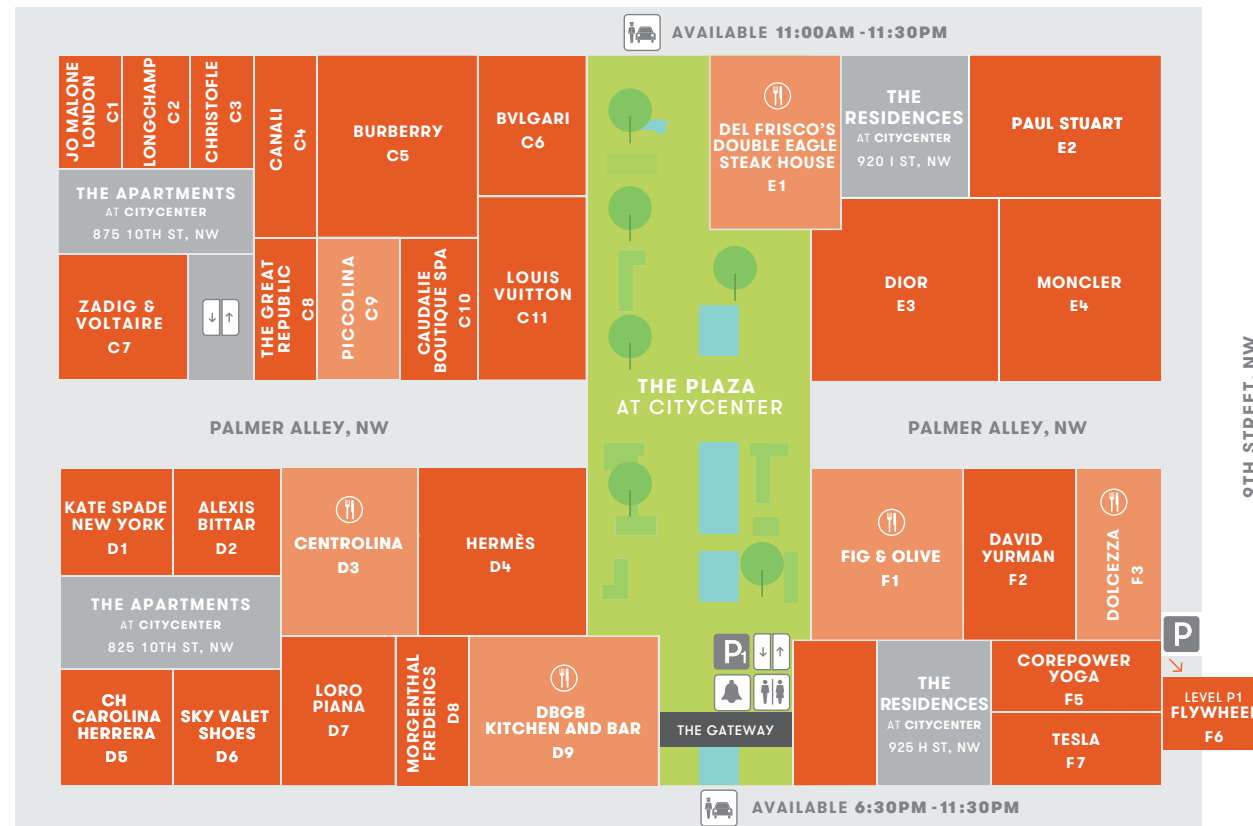

I STREET, NW

11TH STREET, NW

PALMER ALLEY, NW

10TH STREET, NW

H STREET, NW

9TH STREET, NW

RETAIL

ALEXIS BITTAR	D2
ALLEN EDMONDS	B4
ARC'TERYX	B3
BOSS	B2
BRUNELLO CUCINELLI	G2
BVLGARI	C6
BURBERRY	C5
CANALI	C4
CAUDALIE BOUTIQUE SPA	C10
CH CAROLINA HERRERA	D5
CHRISTOFLE	C3
COREPOWER YOGA	F5
DAVID YURMAN	F2
DIOR	E3
FLYWHEEL	F6
THE GREAT REPUBLIC	C8
GUCCI	A2
HERMÈS	D4
JO MALONE LONDON	C1
KATE SPADE NEW YORK	D1
LONGCHAMP	C2
LORO PIANA	D7
LOUIS VUITTON	C11
MONCLER	E4
MORGENTHAU FREDERICS	D8
PAUL STUART	E2
SALVATORE FERRAGAMO	B6
SKY VALET SHOES	D6
TESLA	F7
TIFFANY & CO	G1
TUMI	B5
VINCE	A3
ZADIG & VOLTAIRE	C7

DINING

CENTROLINA	D3
DBGB KITCHEN AND BAR	D9
DEL FRISCO'S DOUBLE EAGLE STEAK HOUSE	E1
DOLCEZZA	F3
ESTUARY	G3
FIG & OLIVE	F1
FRUITIVE	B1
MILK BAR	A1
MOMOFUKU	A1
PICCOLINA	C9
SUMMIT	G3