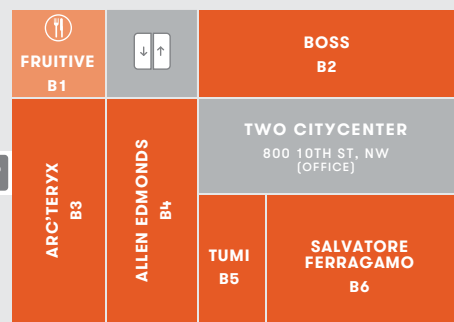

I STREET, NW

11TH STREET, NW

PALMER ALLEY, NW

10TH STREET, NW

H STREET, NW

9TH STREET, NW

RETAIL

ALEXIS BITTAR	D2
ALLEN EDMONDS	B4
ARC'TERYX	B3
BOSS	B2
BRUNELLO CUCINELLI	G2
BVLGARI	C6
BURBERRY	C5
CANALI	C4
CAUDALIE BOUTIQUE SPA	C10
CH CAROLINA HERRERA	D5
CHRISTOFLE	C3
COREPOWER YOGA	F5
DAVID YURMAN	F2
DIOR	E3
FLYWHEEL	F6
THE GREAT REPUBLIC	C8
GUCCI	A2
HERMÈS	D4
JO MALONE LONDON	C1
KATE SPADE NEW YORK	D1
LONGCHAMP	C2
LORO PIANA	D7
LOUIS VUITTON	C11
MONCLER	E4
MORGENTHAU FREDERICS	D8
PAUL STUART	E2
SALVATORE FERRAGAMO	B6
SKY VALET SHOES	D6
TESLA	F7
TIFFANY & CO	G1
TUMI	B5
VINCE	A3
ZADIG & VOLTAIRE	C7

DINING

CENTROLINA	D3
DBGB KITCHEN AND BAR	D9
DEL FRISCO'S DOUBLE EAGLE STEAK HOUSE	E1
DOLCEZZA	F3
ESTUARY	G3
FIG & OLIVE	F1
FRUITIVE	B1
MILK BAR	A1
MOMOFUKU	A1
PICCOLINA	C9
SUMMIT	G3